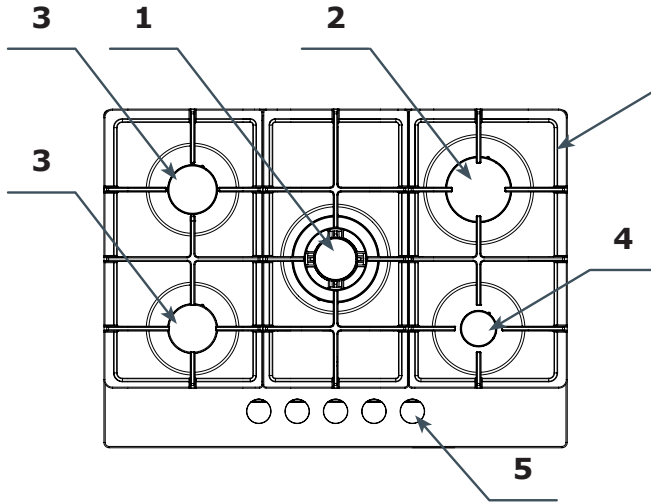

DESCRIPTION OF THE APPLIANCE

Gas hob PGCA7101ApB (1190674)

- 1,2,3,4 - top burners
5 - burner knobs with igniter switch
6 - grids

SPECIFICATION

- Height 94 mm
- Depth 510 mm
- Width 700 mm
- Weight 16 kg
- Power supply AC 230V / 50Hz

Gas category, PL: II2E3B/P

The appliance has a pipe connection - G 1/2"