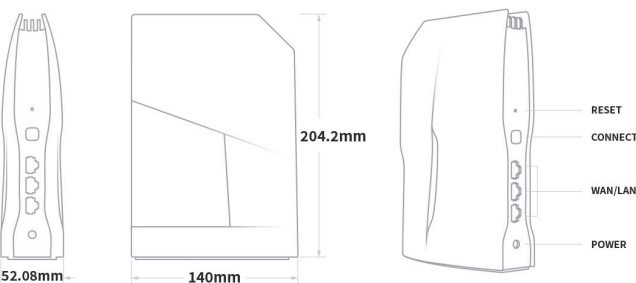

Hardware Features

Chipset	MediaTek (880 MHz, Dual-Core)
Flash	1Gb NAND
RAM	256MB DDR3
Interface	1 x 1000Base - T Ethernet WAN Port 2 x 1000Base - T Ethernet LAN Port
Reset Button	1
Connect Button	1
LED	1
Power Supply	DC 12V / 1.5A 100-240V 50/60Hz
Dimensions	140(L) x 52.08(W) x 204.2(H) mm
Color	Pearl White/Maroon Red/ Cosmo Black/Iron Grey

Network Management

TR-069	Yes
Remote Shell	Yes
Web WAN Access	Yes
NOC	Mercku proprietary

Smart Wi-Fi

Channel	Manual / Auto
Channel Width	20/40/80MHz
Smart Connect	Yes
Mobile App	iOS / Android
Parental Controls	Yes (limits, scheduling, blocking, etc.)

Advanced Wi-Fi

Mesh standard	EasyMesh
Tx Beamforming	Yes
Band Steering	Yes
AP Steering	Yes
Client Steering	Yes

Wireless Features

Wireless Rates	2.4 G – 573 Mbps 2 x 2 5 G – 1201 Mbps 2 x 2
2.4 GHz	2T x 2R (IEEE 802.11b/g/n/ax)
5 GHz	2T x 2R (IEEE 802.11a/n/ac/ax)
Antenna	High-performance WHEMS
Antenna Gain	2.4G: 5.0 dBi, 5G: 5.0 dBi