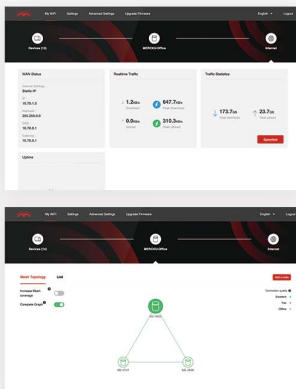

360° Network Management

Web UI